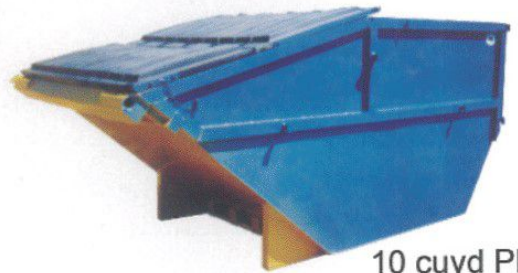

4 cuyd Open
Mini Hooklift
Container
(MH/030)

35 cuyd Hooklift
Compactor Container
(COM/021)

35 cuyd Open
Cablelift Container
(CL/012)

5.5 cu yd
Enclosed
Skip (ES/007)

10 cu yd Plastic
Lidded R.E.L.
(REL/003PL)