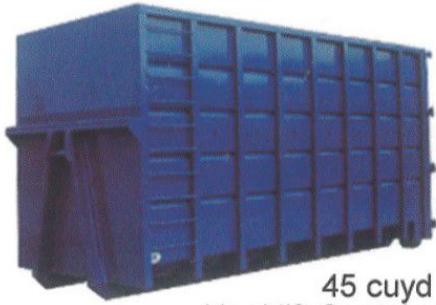

4 cuyd
Drop Door Skip
(OS/003D)

14 cuyd Open
Flat Topped Skip
(OS/022)

12 cuyd
Steel Lidded
R.E.L. (REL/004SL)

20 cuyd
Open Skip
(OS/041)

16 cuyd
Open Skip
(OS/018)

14 cuyd
Open Low-
Back R.E.L.
(REL/006)

14 cuyd Paperbank
(ES/019)

14 cuyd
Bottle Bank
(ES/011)

40 cuyd
Open Hooklift
Container
(HL/010)

35 cuyd Hooklift Container
With Sliding Roof

45 cu yd Open
Hooklift Container (20' long ext)
(HL/039)

15 cu yd Open
Hooklift Container
(HL/005)